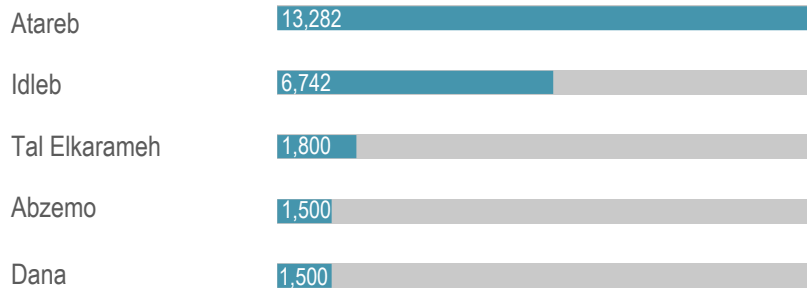

Top Arrival Communities