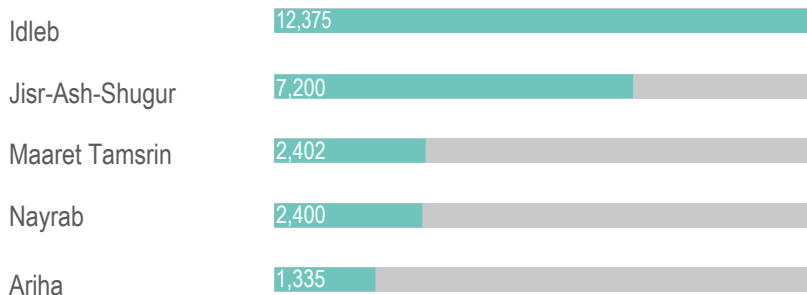

Top Returnee Destinations (Communities)