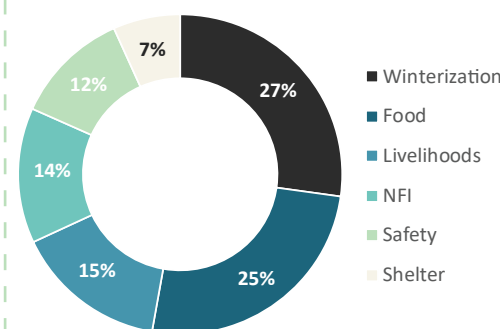

2024 Q4 (October - December) Displacement Update - NWS

This report covers northwest Syria region for the period from October to December. Data was collected from 892 accessible communities in Greater Idlib and Northern Aleppo governorates through KIs. In the fourth quarter over 51,000 people were displaced in Idlib and Aleppo, particularly from Atareb, Idlib, Jisr-Ash-Shugur, and Daret Azza due to access to money to pay for movement, escalation of ground based conflict, reduced access to humanitarian assistance, increase in rental cost, loss of income and change in administering governing authorities. Majority of the affected population arrived to Atareb, Idlib, Dana, Janudiyeh, Maaret Tamsrin, and Daret Azza sub-districts.

Top Arrival Communities

Top Returnee Destinations (Communities)

The push factors for departures

Priority needs

Arrivals' Shelter Types

* This figures reflect the number of movements between October-December 2024, noting that individuals may have been exposed to multiple displacements, for that reason moving may vary.