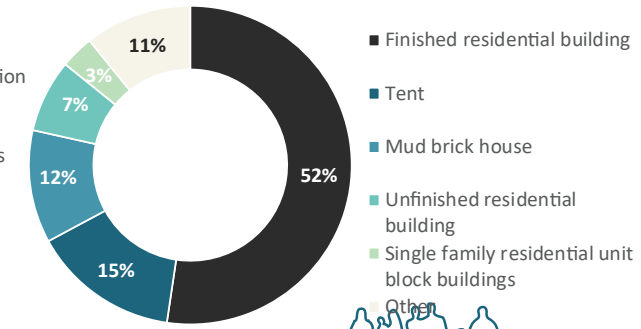

2024 Q4 (October - December) Displacement Update - NWS

This report covers northwest Syria region for the period from October to December. Data was collected from 892 accessible communities in Greater Idlib and Northern Aleppo governorates through KIs. In the fourth quarter over 51,000 people were displaced in Idlib and Aleppo, particularly from Atareb, Idlib, Jisr-Ash-Shugur, and Daret Azza due to access to money to pay for movement, escalation of ground based conflict, reduced access to humanitarian assistance, increase in rental cost, loss of income and change in administering governing authorities. Majority of the affected population arrived to Atareb, Idlib, Dana, Janudiyeh, Maaret Tamsrin, and Daret Azza sub-districts.

Top Arrival Communities

Top Returnee Destinations (Communities)

The push factors for departures

Priority needs

Arrivals' Shelter Types

* This figures reflect the number of movements between October-December 2024, noting that individuals may have been exposed to multiple displacements, for that reason moving may vary.