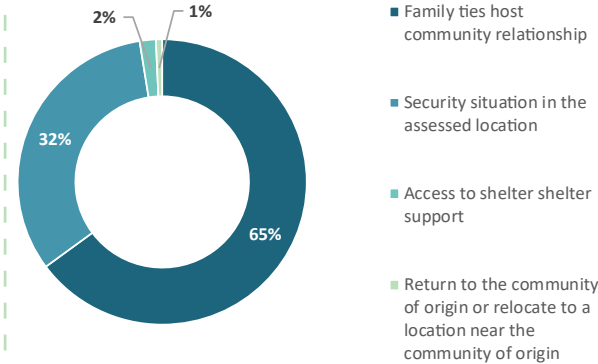

2024 Q4 (October - December) Displacement Update - NWS

This report covers northwest Syria region for the period from October to December. Data was collected from 892 accessible communities in Greater Idlib and Northern Aleppo governorates through KIs. In the fourth quarter over 51,000 people were displaced in Idlib and Aleppo, particularly from Atareb, Idlib, Jisr-Ash-Shugur, and Daret Azza due to access to money to pay for movement, escalation of ground based conflict, reduced access to humanitarian assistance, increase in rental cost, loss of income and change in administering governing authorities. Majority of the affected population arrived to Atareb, Idlib, Dana, Janudiyeh, Maaret Tamsrin, and Daret Azza sub-districts.

Disclaimer:

- 1.Displacements in north-west Syria (NWS) is highly fluid; IDP figures are rapidly changing due to dynamic environment and movements between sites and communities.CCCM will continue updating figures - quarterly.
- 2.Returnees: refer to internal IDP movements from displacement sites to their homes or habitual residences in NWS.

Top Arrival Communities

Top Returnee Destinations (Communities)

The push factors for departures

Priority needs

Arrivals' Shelter Types

* This figures reflect the number of movements between October-December 2024, noting that individuals may have been exposed to multiple displacements, for that reason moving may vary.