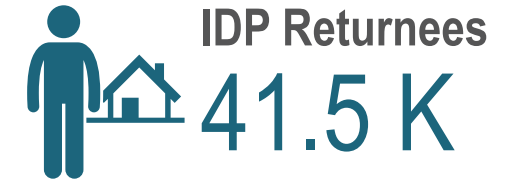

2024 Q4 (October - December) Displacement Update - NWS

This report covers northwest Syria region for the period from October to December. Data was collected from 892 accessible communities in Greater Idlib and Northern Aleppo governorates through KIs. In the fourth quarter over 51,000 people were displaced in Idlib and Aleppo, particularly from Atareb, Idlib, Jisr-Ash-Shugur, and Daret Azza due to access to money to pay for movement, escalation of ground based conflict, reduced access to humanitarian assistance, increase in rental cost, loss of income and change in administering governing authorities. Majority of the affected population arrived to Atareb, Idlib, Dana, Janudiyeh, Maaret Tamsrin, and Daret Azza sub-districts.