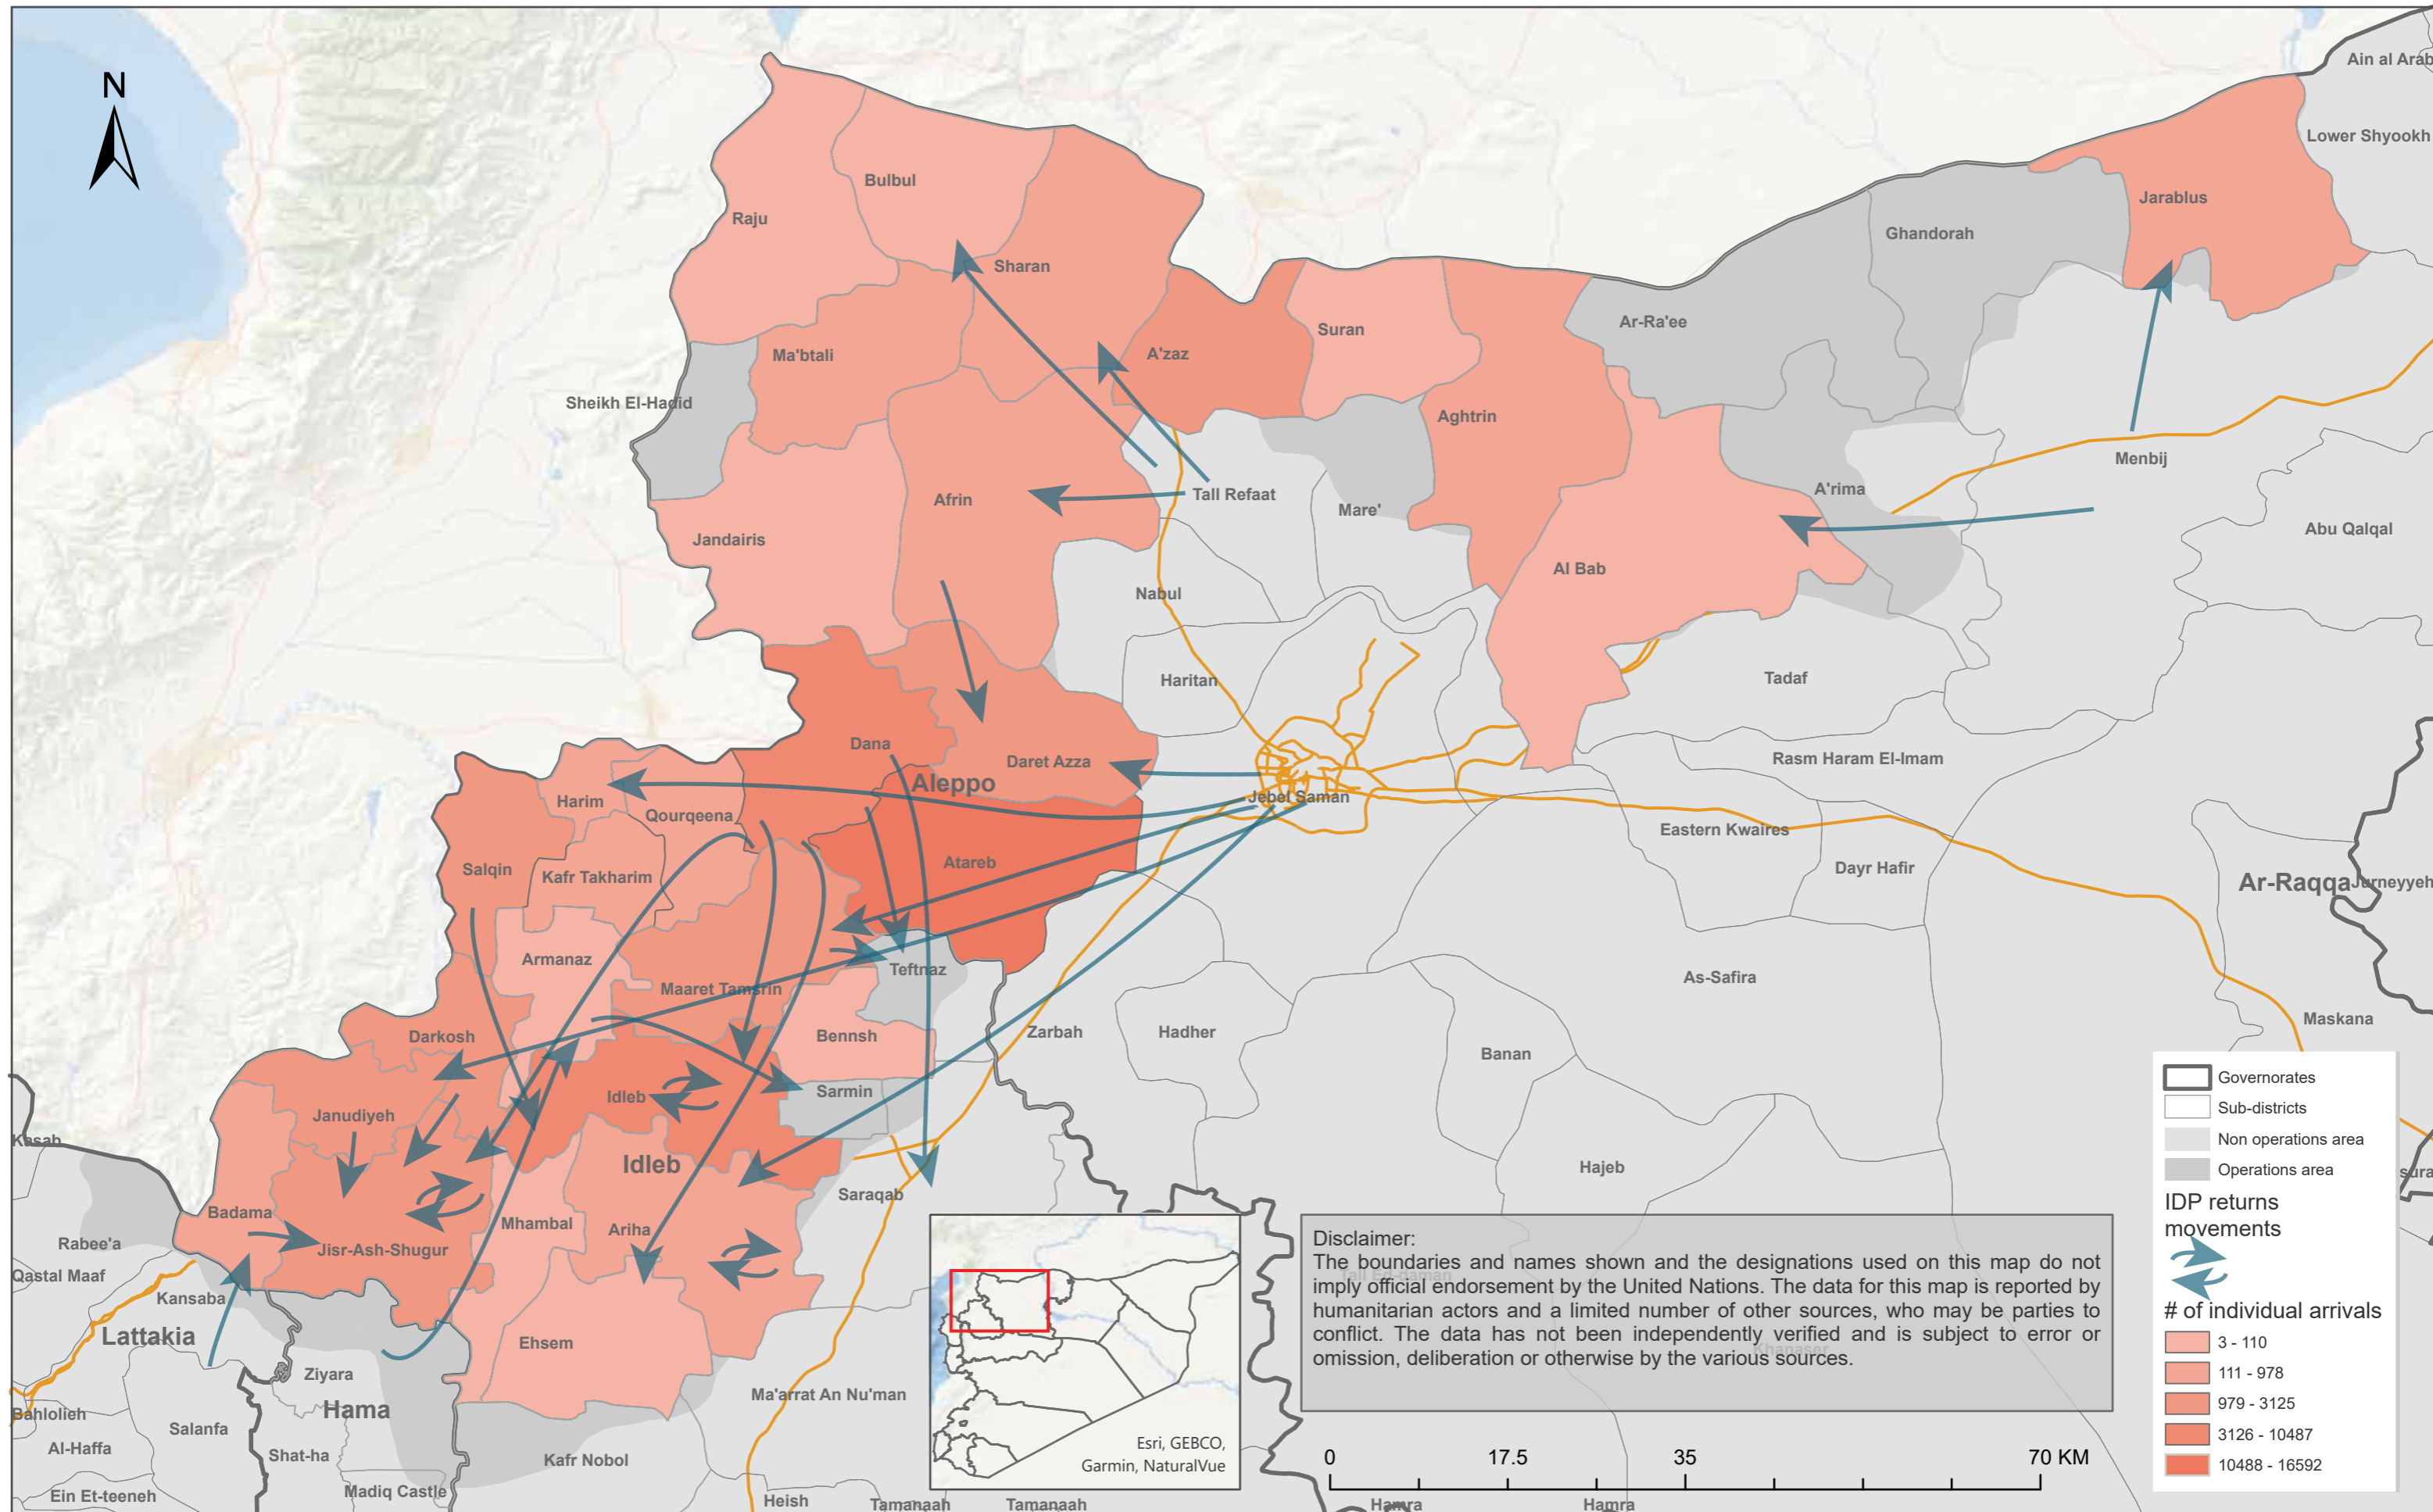

2024 Q4 (October - December) Displacement Update - North West Syria

Disclaimer:
The boundaries and names shown and the designations used on this map do not imply official endorsement by the United Nations. The data for this map is reported by humanitarian actors and a limited number of other sources, who may be parties to conflict. The data has not been independently verified and is subject to error or omission, deliberation or otherwise by the various sources.

2024 Q4 (October - December) Displacement Update - NWS

This report covers northwest Syria region for the period from October to December. Data was collected from 892 accessible communities in Greater Idlib and Northern Aleppo governorates through KIs. In the fourth quarter over 51,000 people were displaced in Idlib and Aleppo, particularly from Atareb, Idlib, Jisr-Ash-Shugur, and Daret Azza due to access to money to pay for movement, escalation of ground based conflict, reduced access to humanitarian assistance, increase in rental cost, loss of income and change in administering governing authorities. Majority of the affected population arrived to Atareb, Idlib, Dana, Janudiyeh, Maaret Tamsrin, and Daret Azza sub-districts.

Disclaimer:

- 1.Displacements in north-west Syria (NWS) is highly fluid; IDP figures are rapidly changing due to dynamic environment and movements between sites and communities.CCCM will continue updating figures - quarterly.
- 2.Returnees: refer to internal IDP movements from displacement sites to their homes or habitual residences in NWS.

Top Arrival Communities

Top Returnee Destinations (Communities)

The push factors for departures

Priority needs

Arrivals' Shelter Types

* This figures reflect the number of movements between October-December 2024, noting that individuals may have been exposed to multiple displacements, for that reason moving may vary.