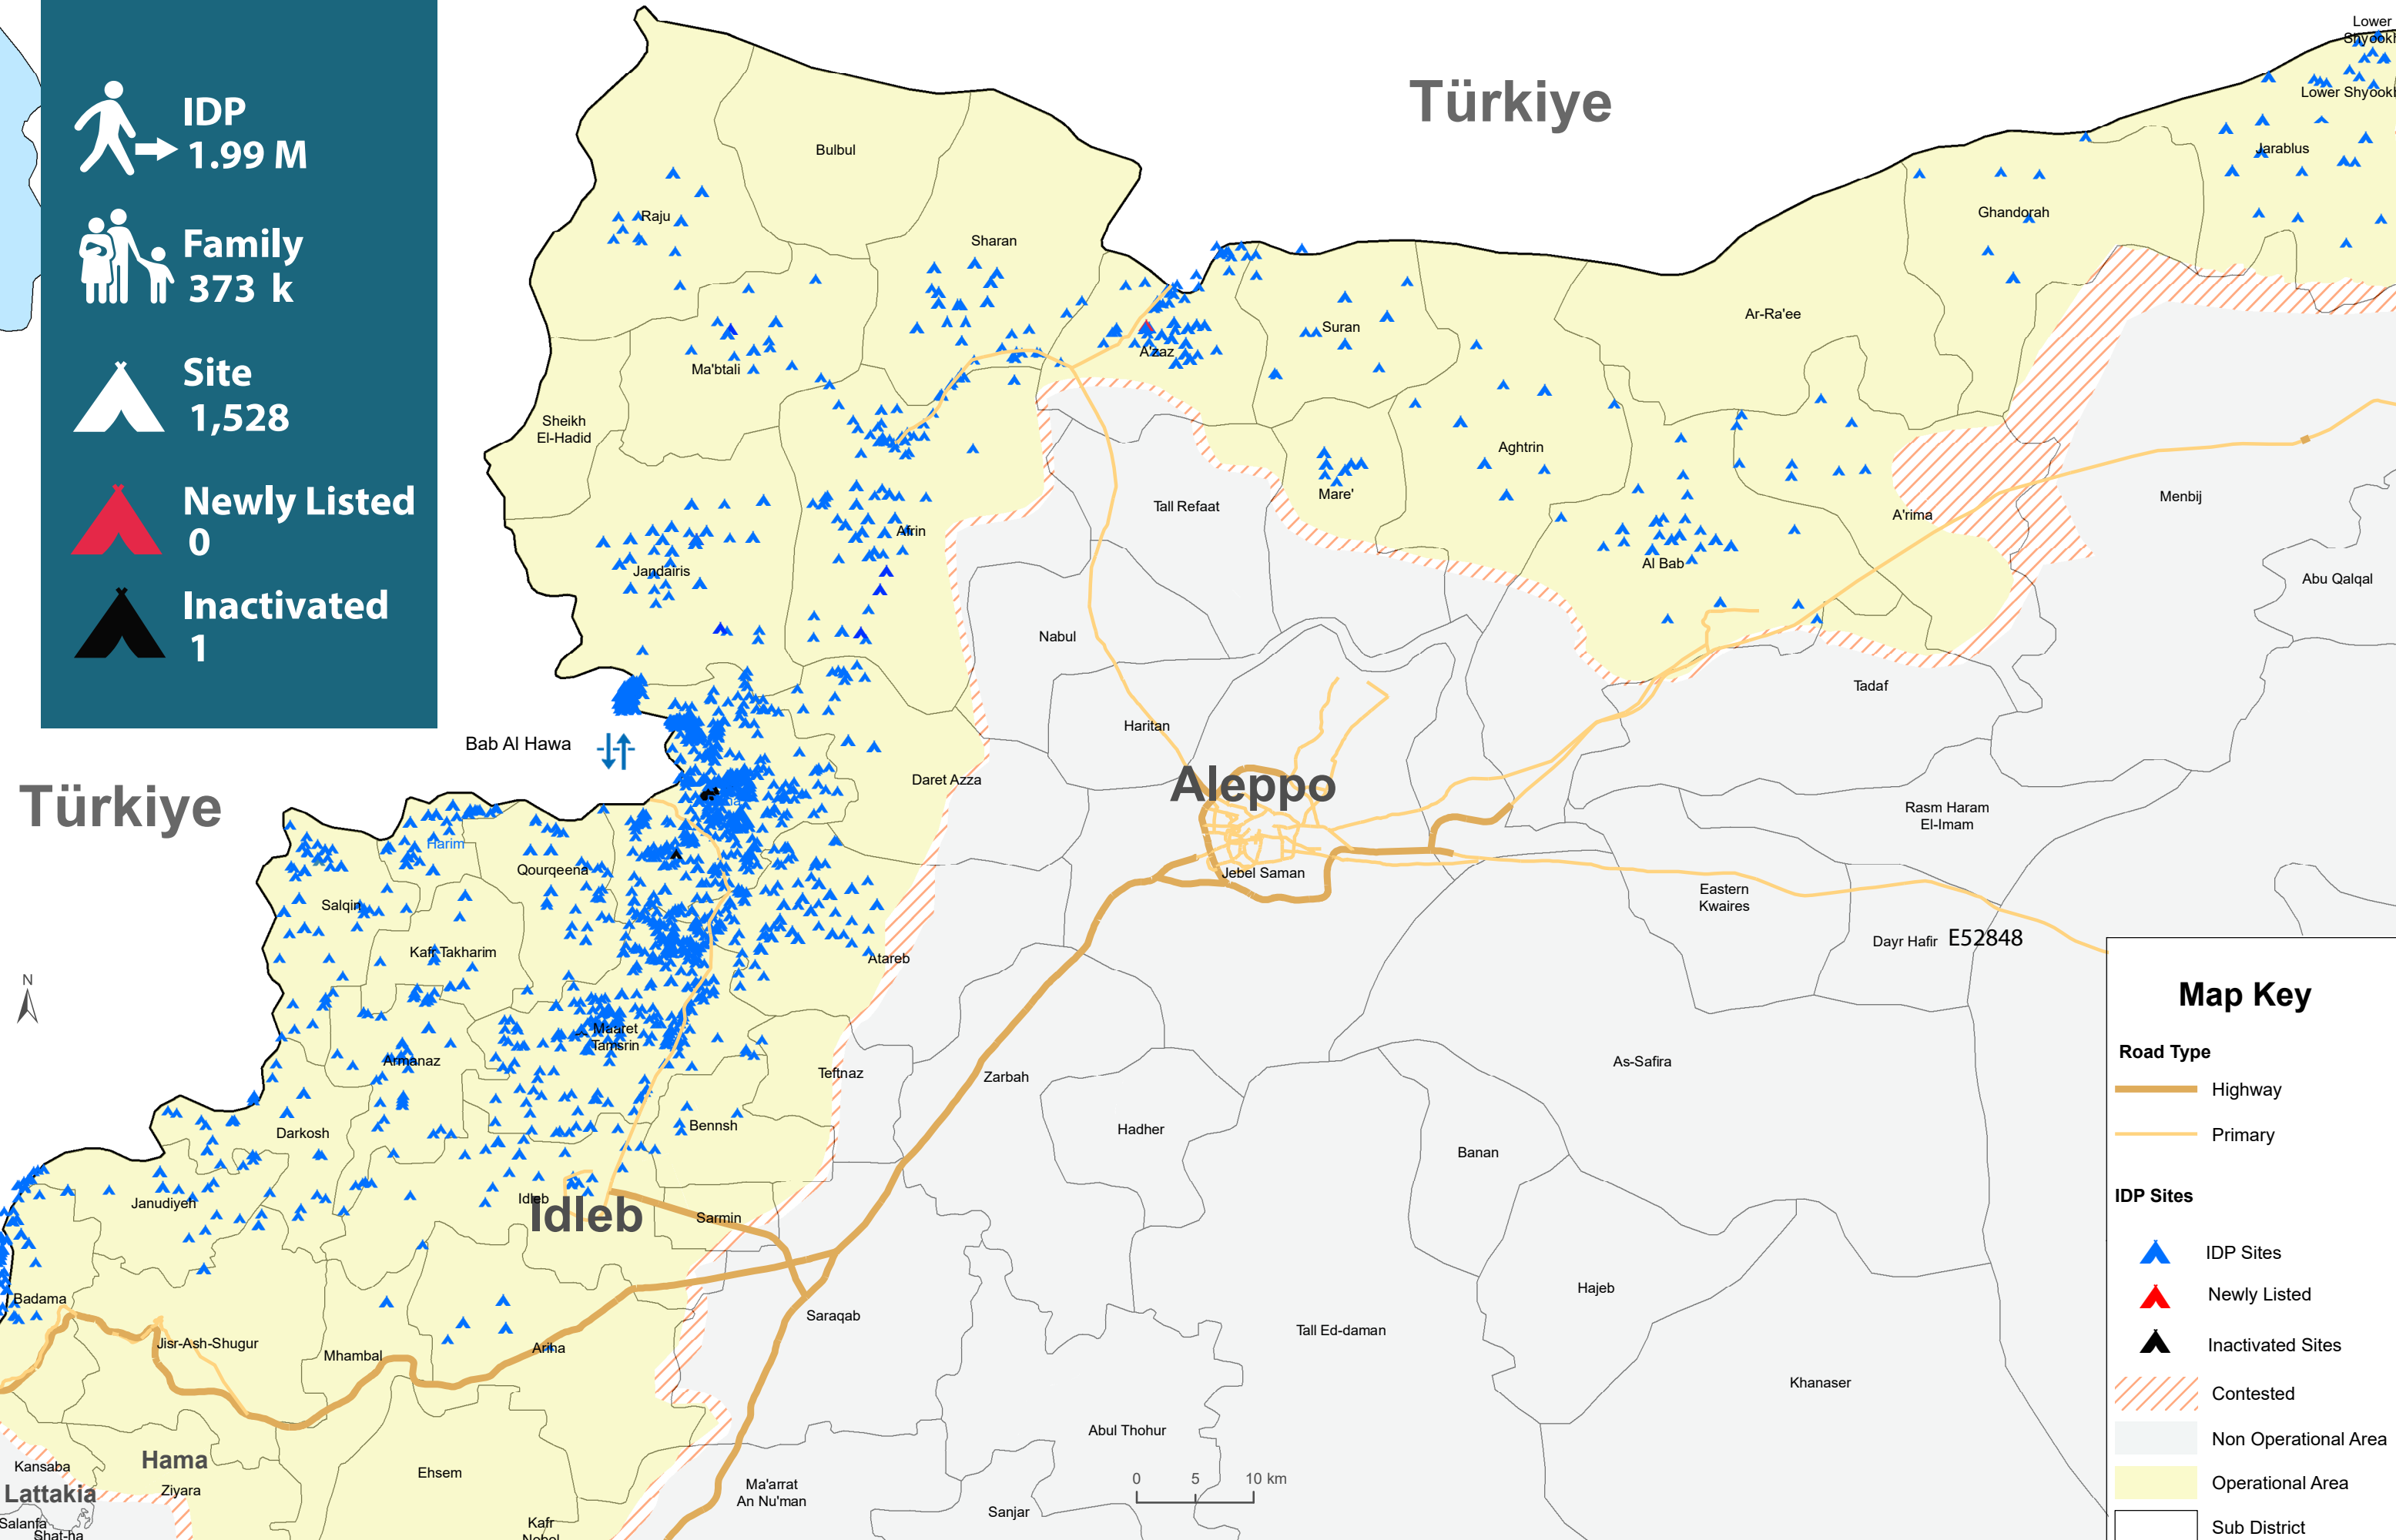

# IDP Sites in NW Of Syria ( August 2024)

**IDP**  
1.99 M

**Family**  
373 k

**Site**  
1,528

**Newly Listed**  
0

**Inactivated**  
1

### Map Key

**Road Type**

- Highway
- Primary

**IDP Sites**

- IDP Sites
- Newly Listed
- Inactivated Sites

Contested

Non Operational Area

Operational Area