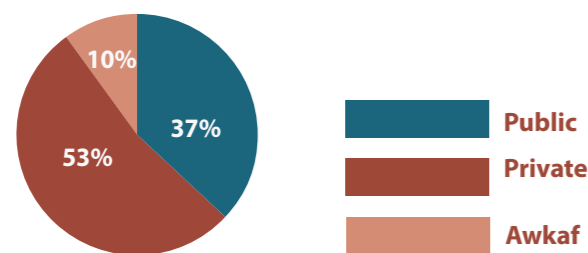

Key Figures

NUMBER OF SITES 1,528	SITES' POPULATIONS 1.99 M
NO. OF FAMILIES 373 K	PWD 87 K
NEWLY LISTED 0 SITES	INACTIVATED IDP SITES 1 SITES

SITES' HLP STATUS

SITES' LAND OWNERSHIP

DEMOGRAPHY OF IDPs

TYPE OF SITES

MULTI-SECTORAL SERVICES MONITORING CHARTS (% IDP)

SITES' POPULATION CHART

For more information kindly contact:

Johnson Opoka Senior Cluster Coordinator opoka@unhcr.org	Tammam Dubel Cluster Co-Coordinator tdubel@globalcommunities.org	Abdulrahman Mnawar Cluster Support Officer mnawar@unhcr.org	Hasan Assani Information Management Officer hassani@globalcommunities.org