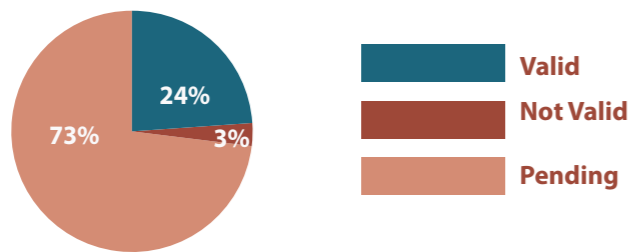

Key Figures

<b>NUMBER OF SITES</b>  <b>1,528</b>	<b>SITES' POPULATIONS</b>  <b>1.99 M</b>
<b>NO. OF FAMILIES</b>  <b>373 K</b>	<b>PWD</b>  <b>87 K</b>
<b>NEWLY LISTED</b>  <b>0</b> SITES	<b>INACTIVATED IDP SITES</b>  <b>1</b> SITES

### SITES' HLP STATUS