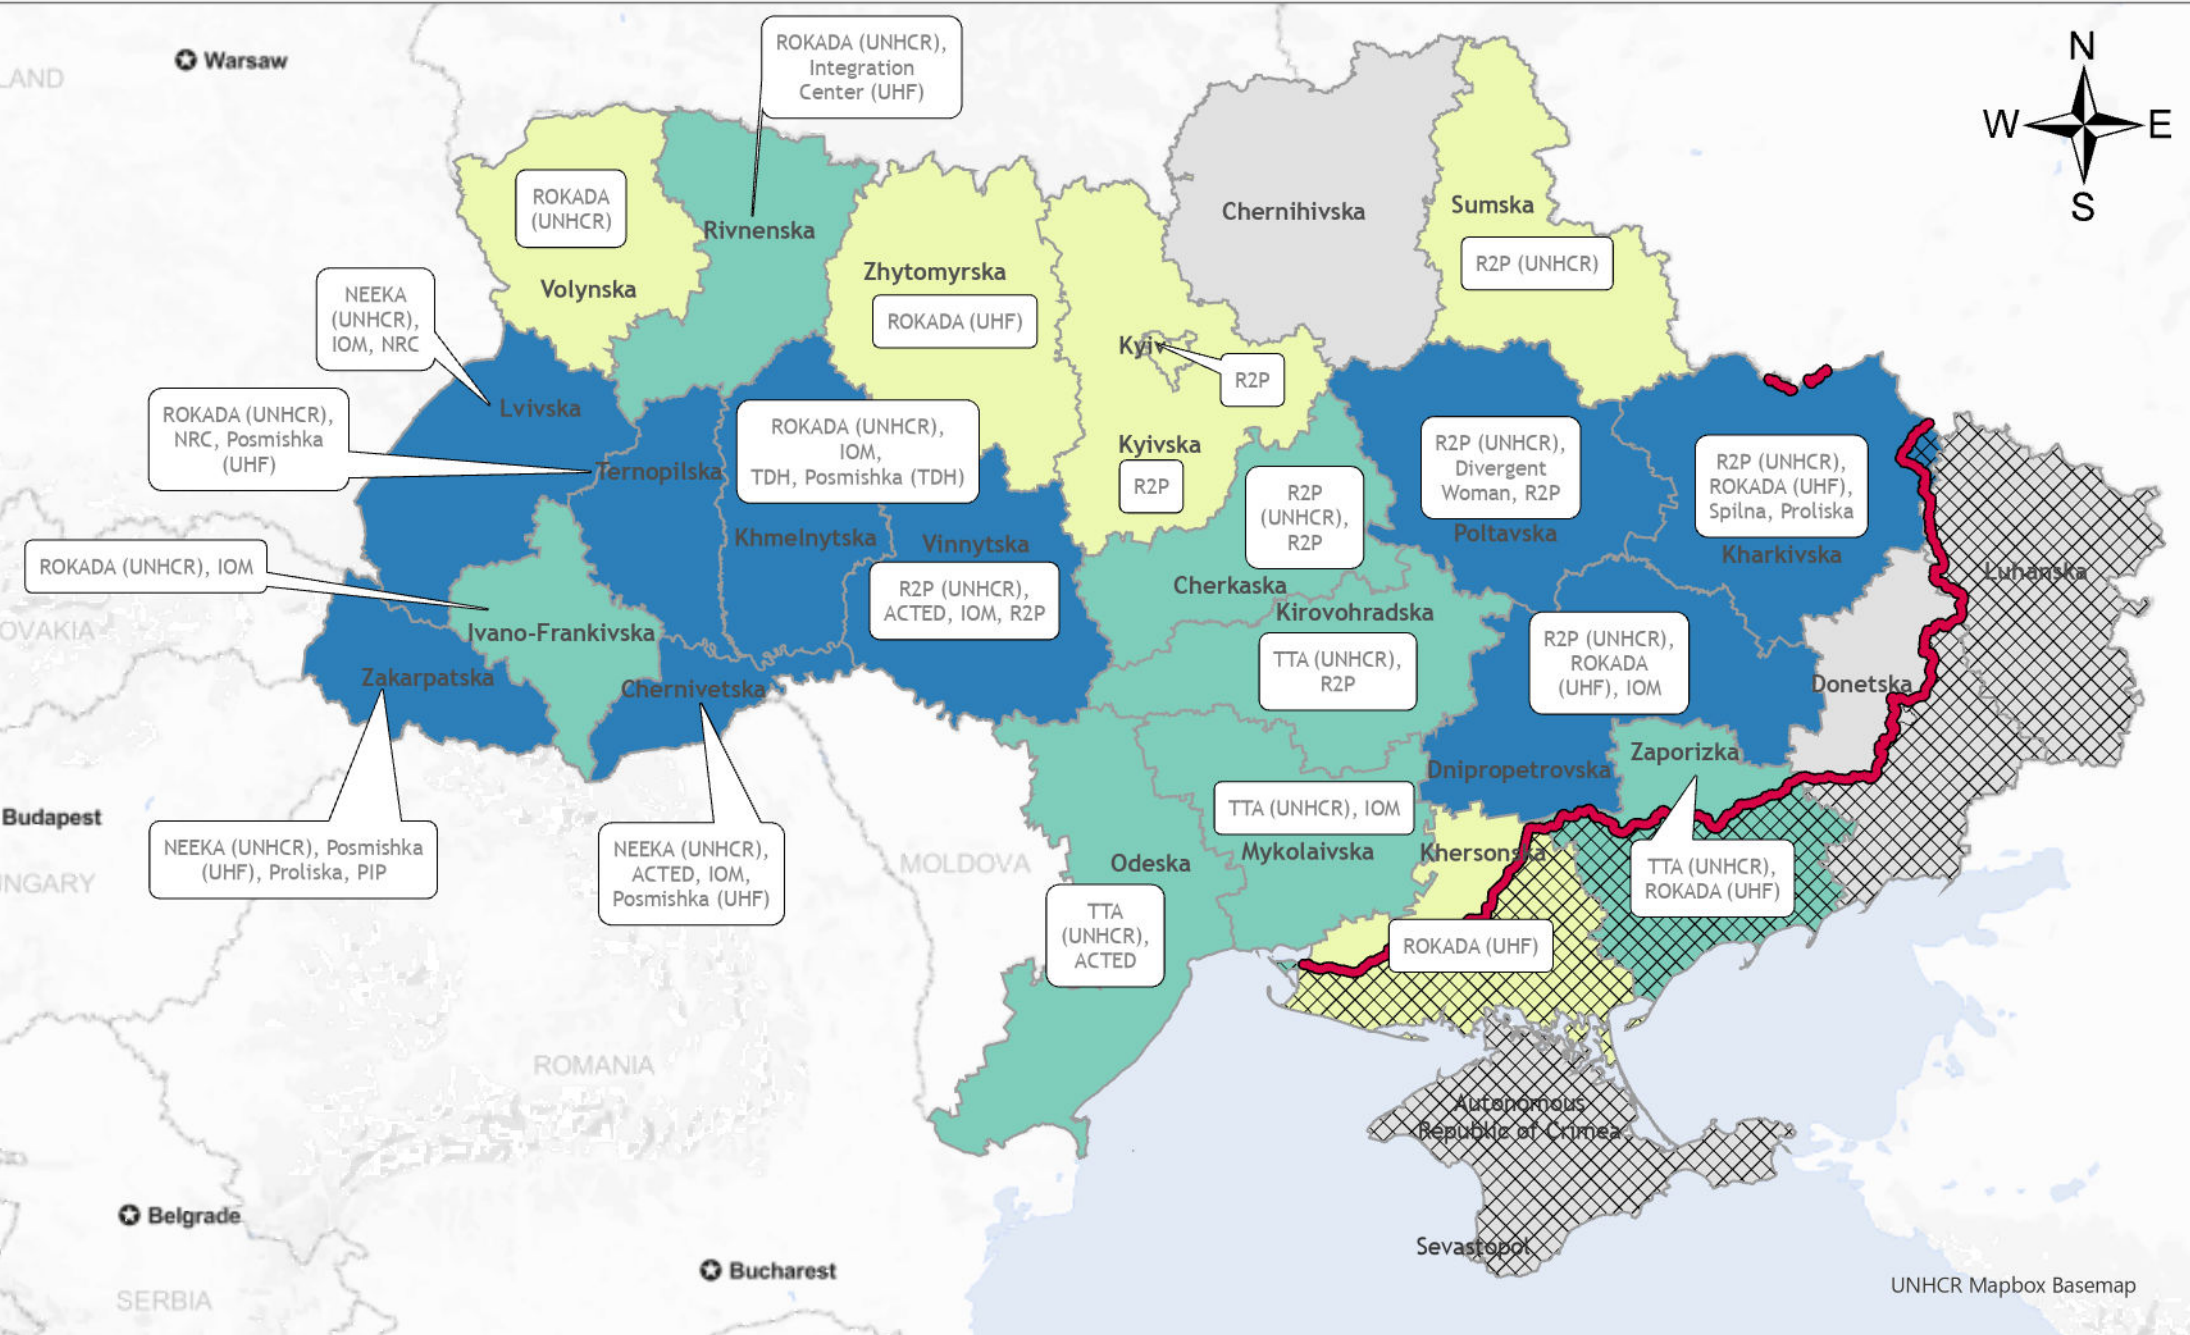

# Ukraine: CCCM CLUSTER PARTNER PRESENCE AS OF AUG 2024

Note: Data, designations and boundaries contained on this map are not warranted to be error-free and do not imply acceptance by the UN and partners, associated, donors mentioned on this map

Data sources: The map shows information as per HNRP-2024 reporting for August in activity info. Administrative boundaries provided by OCHA

Contact: CCCM Cluster Ukraine

No Partner Presence

UNHCR Mapbox Basemap