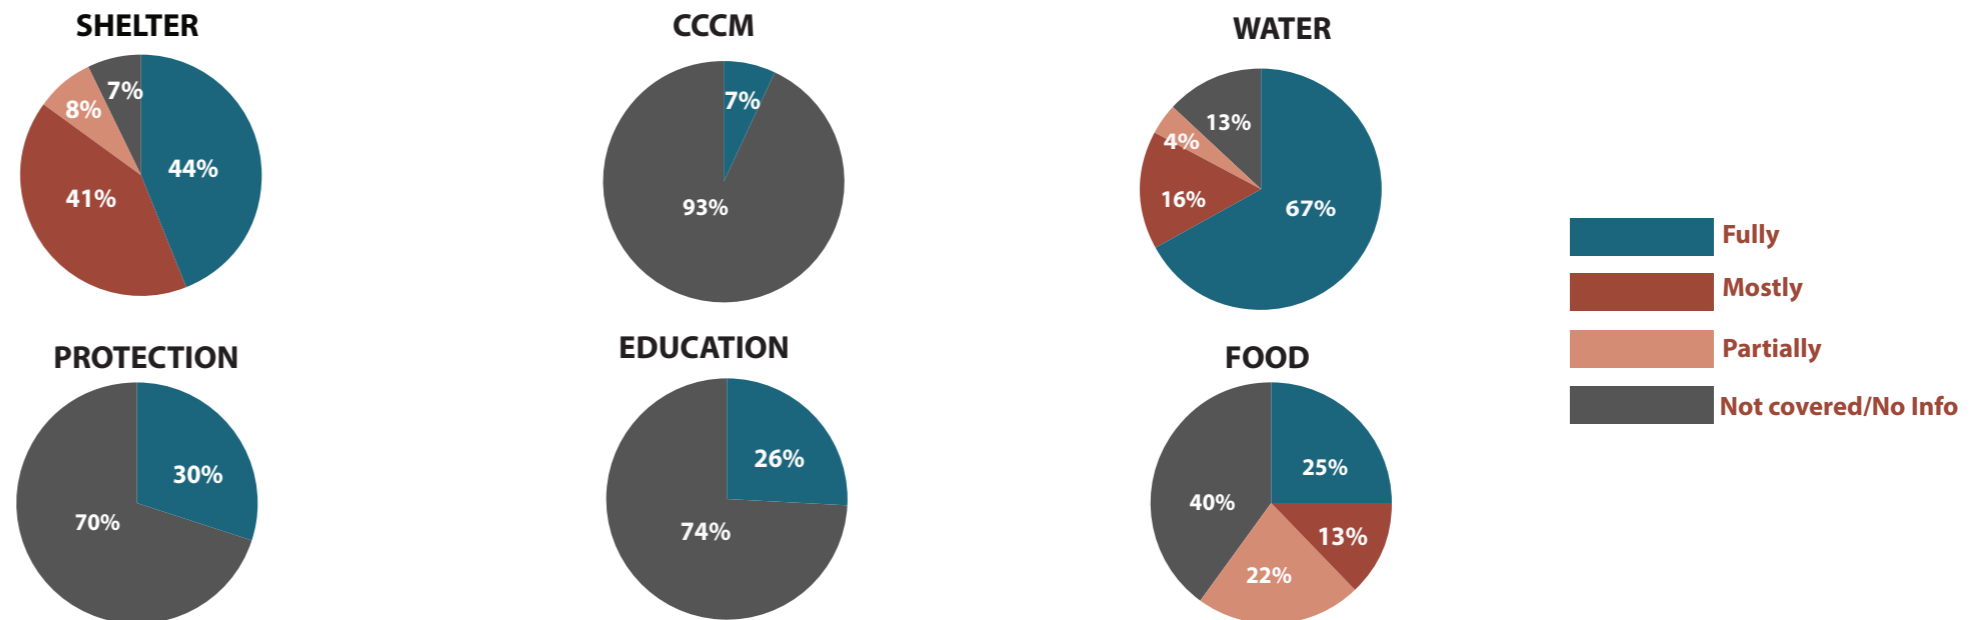

MULTI-SECTORAL SERVICES MONITORING CHARTS (% IDP)