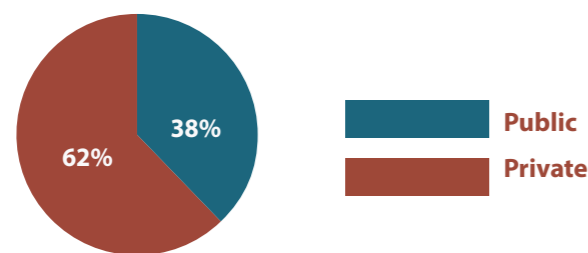

Key Figures

NUMBER OF SITES 1,545	SITES' POPULATIONS 2.01 M
NO. OF FAMILIES 380 K	PWD 87 K
NEWLY LISTED 6 SITES	INACTIVATED IDP SITES 9 SITES

SITES' HLP STATUS

SITES' LAND OWNERSHIP

DEMOGRAPHY OF IDPs

TYPE OF SITES