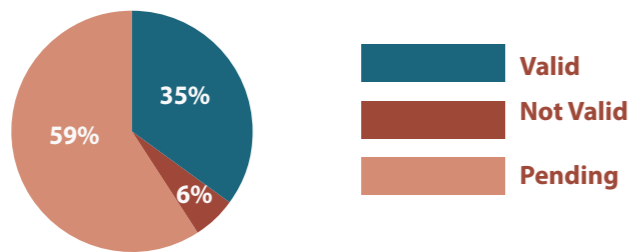

Key Figures

NUMBER OF SITES 1,545	SITES' POPULATIONS 2.01 M
NO. OF FAMILIES 380 K	PWD 87 K
NEWLY LISTED 6 SITES	INACTIVATED IDP SITES 9 SITES

SITES' HLP STATUS

SITES' LAND OWNERSHIP

DEMOGRAPHY OF IDPs

TYPE OF SITES