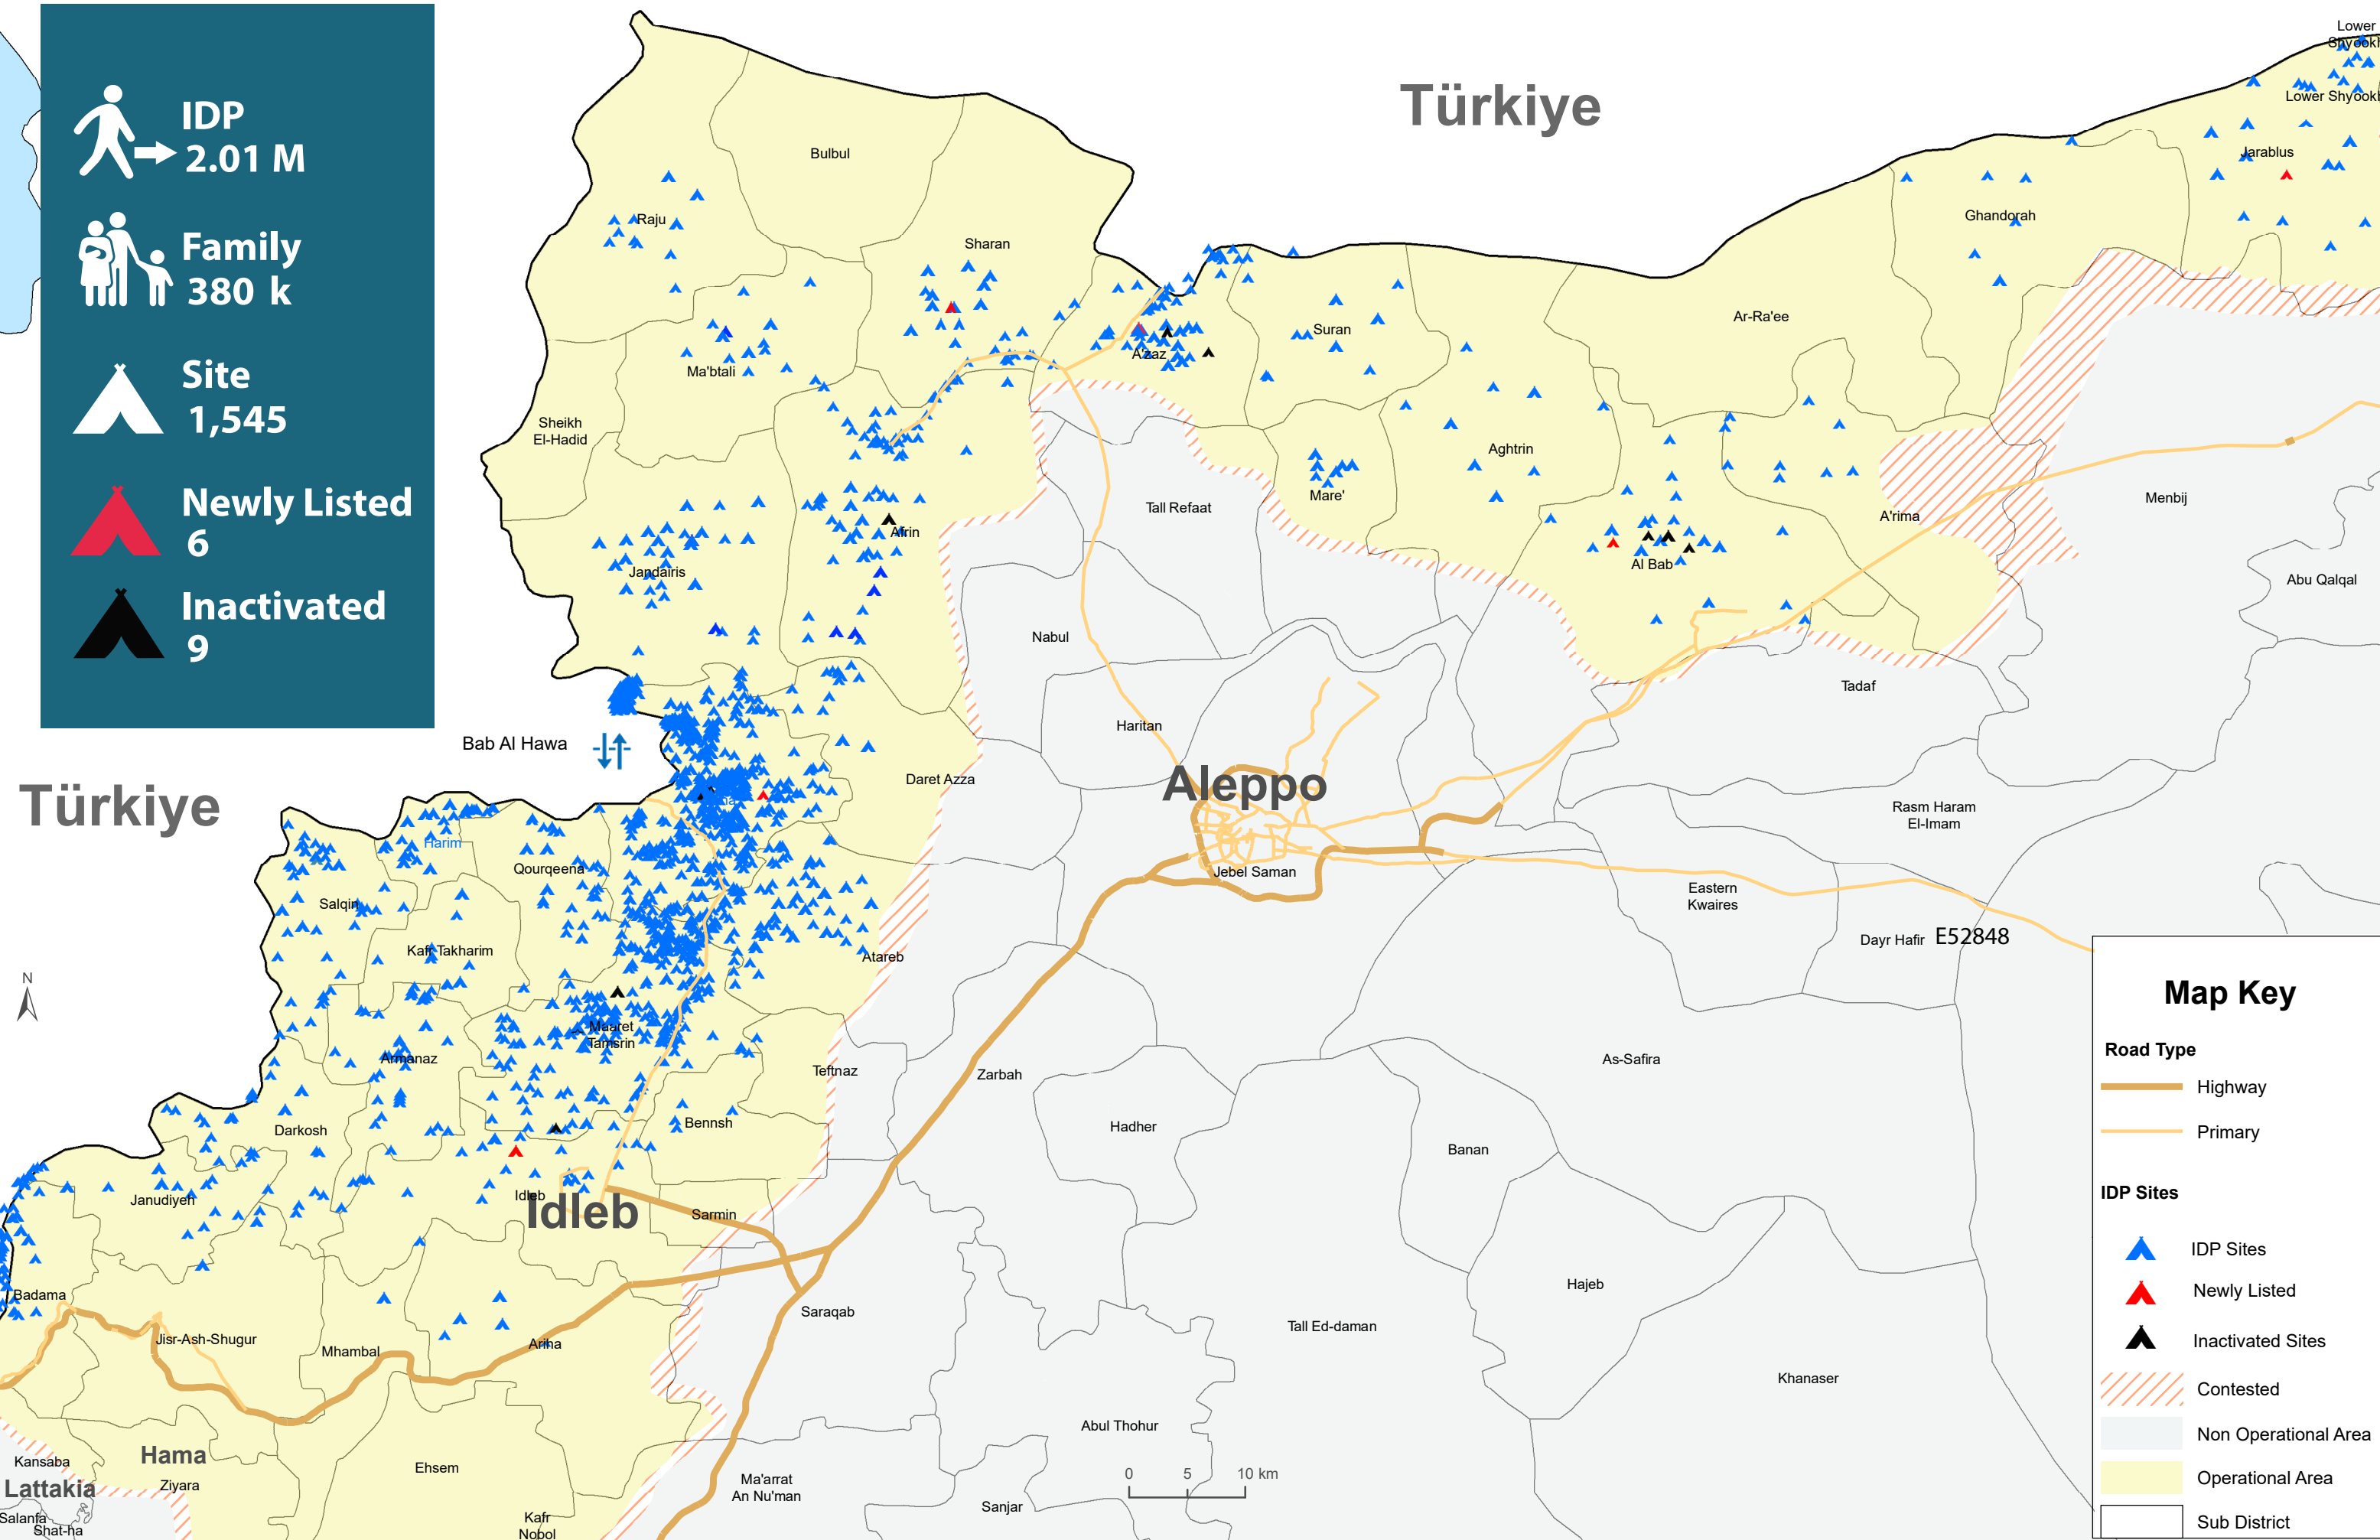

Key Figures

NUMBER OF SITES 1,545	SITES' POPULATIONS 2.01 M
NO. OF FAMILIES 380 K	PWD 87 K
NEWLY LISTED 6 SITES	INACTIVATED IDP SITES 9 SITES

SITES' HLP STATUS

SITES' LAND OWNERSHIP

DEMOGRAPHY OF IDPs

TYPE OF SITES

Abdulrahman Mnawar
Cluster Support Officer
mnawar@unhcr.org

Hasan Assani
Information Management Officer
hassani@globalcommunities.org

IDP Sites in NW Of Syria (March 2024)

IDP
2.01 M

Family
380 k

Site
1,545

Newly Listed
6

Inactivated
9

Map Key

Road Type

- Highway
- Primary

IDP Sites

- IDP Sites
- Newly Listed
- Inactivated Sites

Area Status

- Contested
- Non Operational Area
- Operational Area
- Sub District