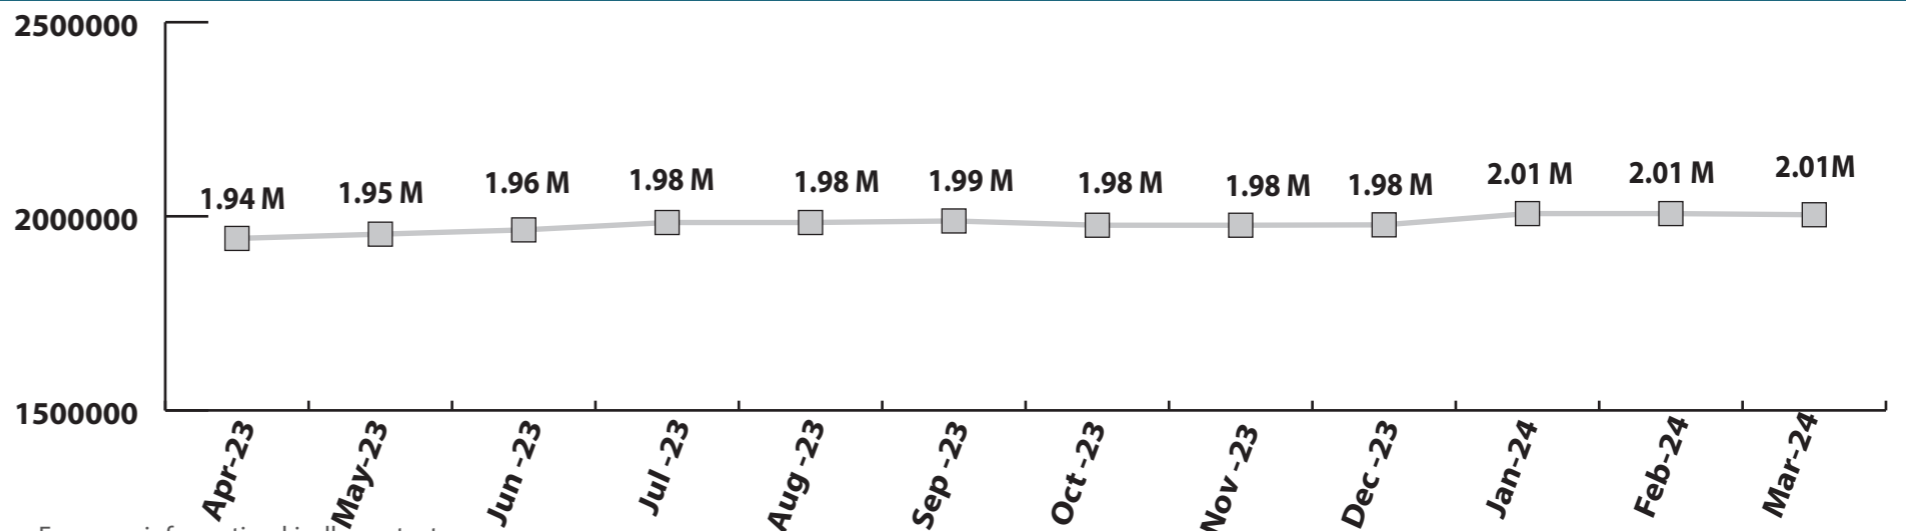

SITES' POPULATION CHART

For more information kindly contact:

Johnson Opoka
Senior Cluster Coordinator
opoka@unhcr.org

Tammam Dubel
Cluster Co-Coordinator
tdubel@globalcommunities.org

Abdulrahman Mnawar
Cluster Support Officer
mnawar@unhcr.org

Hasan Assani
Information Management Officer
hassani@globalcommunities.org