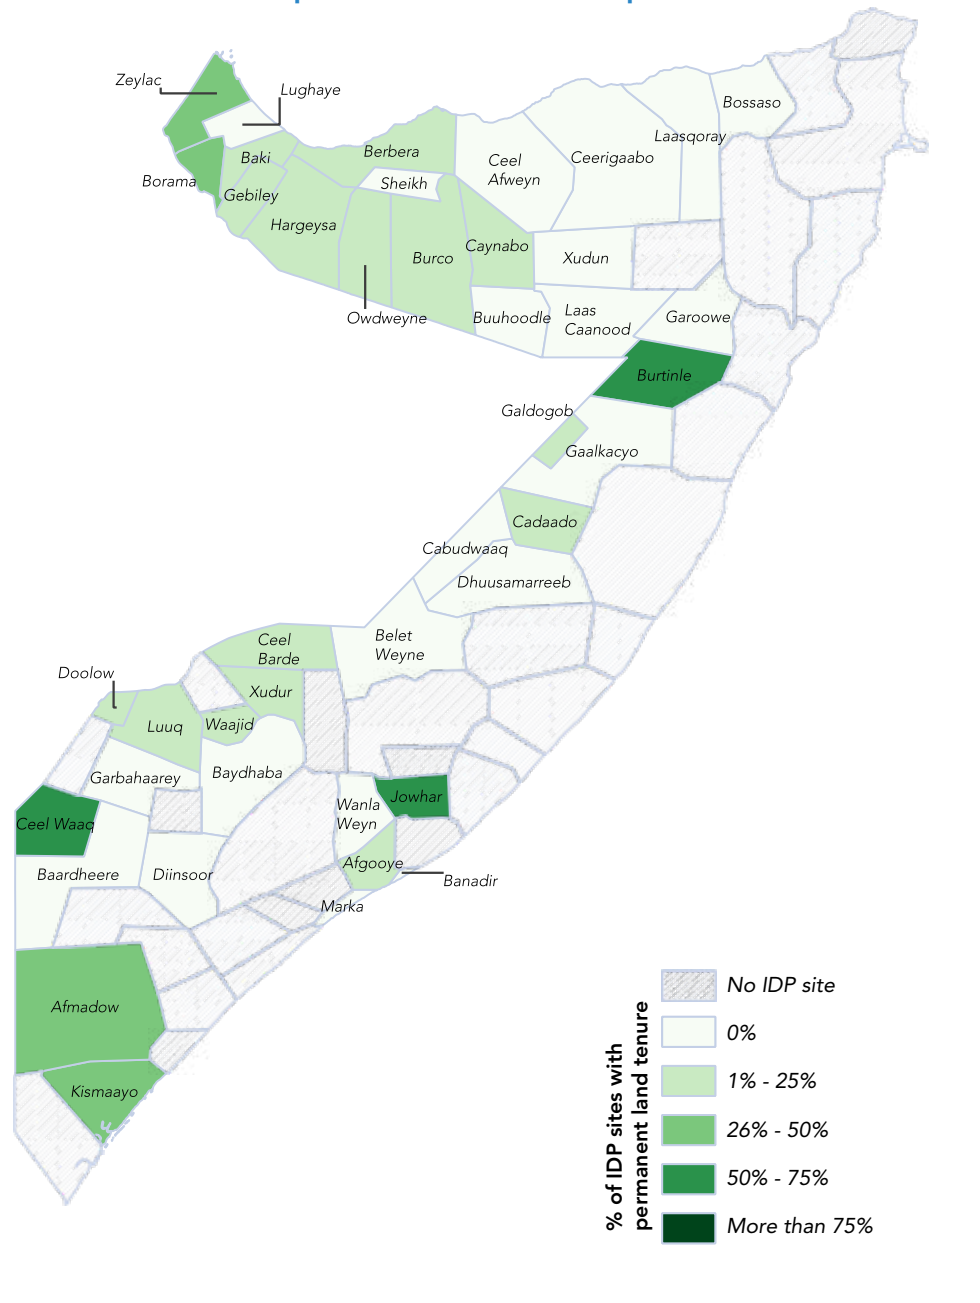

## % of IDP sites with permanent land tenure per district

## Land tenure - IDP sites

Out of the 2,363 IDP sites assessed using the detailed site assessment, 210 (10%) have been classified as having permanent land tenure i.e. land owned by either the local authority or federal government.

## List of IDP sites classification by land tenure

	Permanent	Other		Permanent	Other
afgooye	10	61	galdogob	1	4
afmadow	7	10	garbahaarey		4
baardheere		3	garowe	3	22
baidoa	2	518	gebiley	1	5
baki	2	12	hargeysa	7	23
Banadir	75	909	hobyo		3
belet_weyne		83	jowhar	42	41
berbera	1	6	kismayo	19	125
borama	4	7	laas_caanood		13
bossaso		22	laasqoray		12
burco	2	16	lughaye		8
burtinle	3	1	luuq	2	11
buuhoodle		20	marka		5
cabudwaaq		8	owdweyne	3	16
cadaado	1	4	qardho	4	8
caynabo	2	7	sheikh		7
ceel_afweyn		7	waajid	1	4
ceel_barde	1	3	wanla_weyn		6
ceel_waaq	2	1	xudun		9
ceerigaabo		12	xudur	1	8
dhuusamarreeb	1	9	zeylac		3
diinsoor		11			
doolow	2	7			
gaalkacyo	9	79			