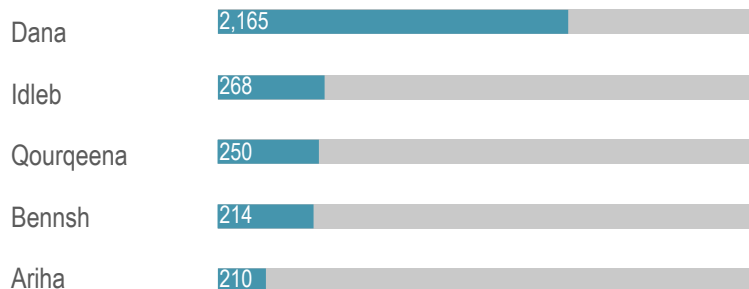

Monthly Displacement Update - North West Syria

April 2023

Earthquake Displacement Updates - North West Syria

Total IDP Population
2,745,399

Total number of IDPs living in north-west Syria region

This report covers northwest Syria region for the period from 01/04/2023 to 30/04/2023.

Camps Population
1.9 M

Number of IDP population in IDP sites registered in ISIMM

Recent Displacements*
4,536

-11,215 compared to the previous month

IDP Returnees
8,403

+4,739 compared to the previous month

Top Departure Subdistricts

Top Arrival Subdistricts

Top Returnee Destinations

Priority Needs (for new arrivals)

* This figure reflects the number of movements in April 2023, noting that individuals may have been exposed to multiple displacement, and that the reasons for moving may vary.