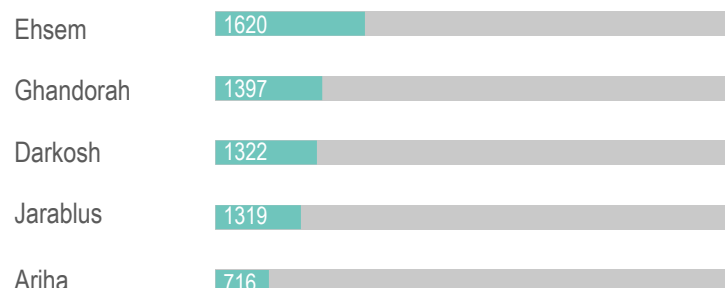

Monthly Displacement Update - North West Syria

April 2023

Earthquake Displacement Updates - North West Syria

Total IDP Population
2,745,399

Total number of IDPs living in north-west Syria region

This report covers northwest Syria region for the period from 01/04/2023 to 30/04/2023.

Camps Population
1.9 M

Number of IDP population in IDP sites registered in ISIMM

Recent Displacements*
4,536

-11,215 compared to the previous month

IDP Returnees
8,403

+4,739 compared to the previous month

Top Departure Subdistricts

Top Arrival Subdistricts

Top Returnee Destinations

Priority Needs (for new arrivals)

* This figure reflects the number of movements in April 2023, noting that individuals may have been exposed to multiple displacement, and that the reasons for moving may vary.