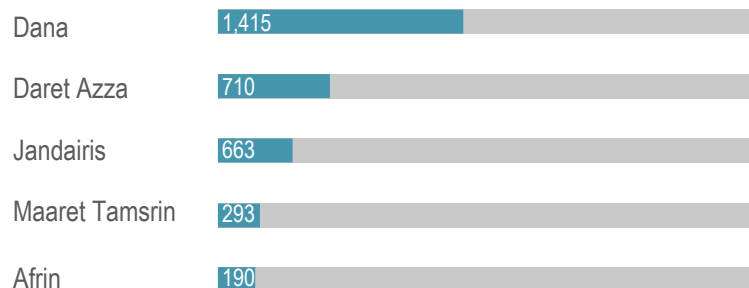

Monthly Displacement Update - North West Syria

April 2023

Earthquake Displacement Updates - North West Syria

Total IDP Population
2,745,399

Total number of IDPs living in north-west Syria region

This report covers northwest Syria region for the period from 01/04/2023 to 30/04/2023.

Camps Population
1.9 M

Number of IDP population in IDP sites registered in ISIMM

Recent Displacements*
4,536

-11,215 compared to the previous month

IDP Returnees
8,403

+4,739 compared to the previous month

Top Departure Subdistricts

Top Arrival Subdistricts

Top Returnee Destinations

Priority Needs (for new arrivals)

* This figure reflects the number of movements in April 2023, noting that individuals may have been exposed to multiple displacement, and that the reasons for moving may vary.