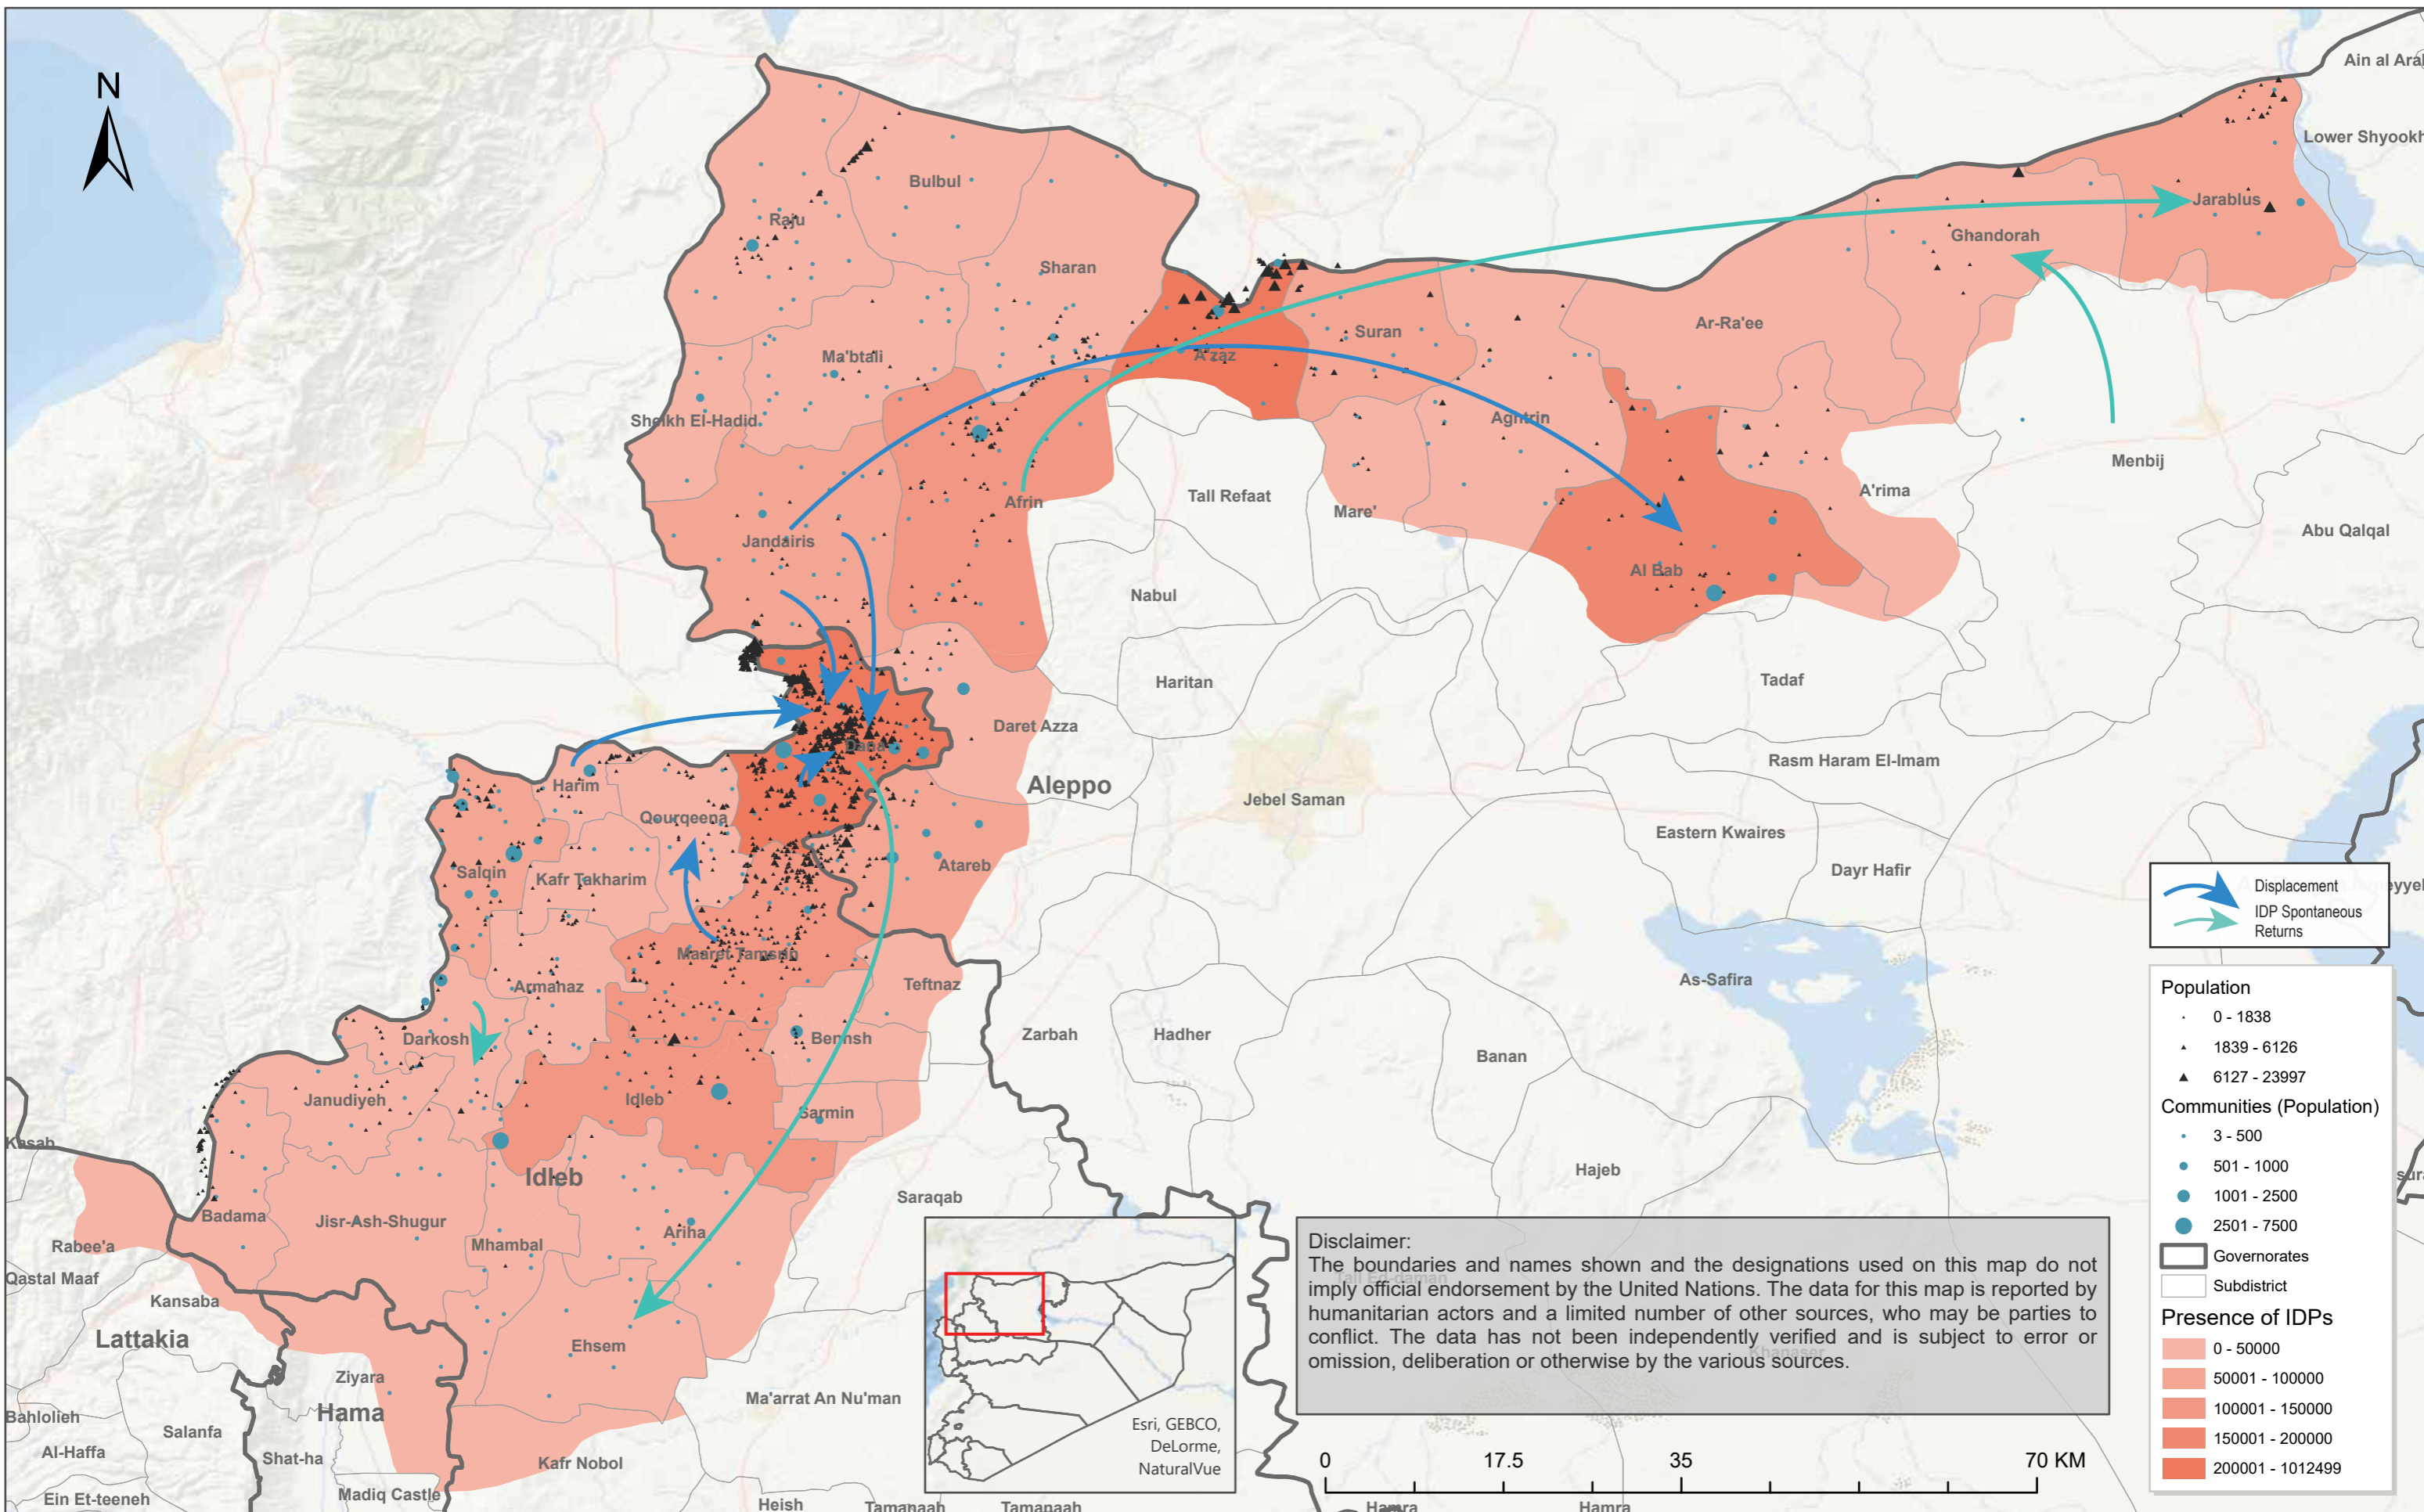

Monthly Displacement Update - North West Syria

April 2023

Earthquake Displacement Updates - North West Syria

Total IDP Population
2,745,399

Total number of IDPs living in north-west Syria region

This report covers northwest Syria region for the period from 01/04/2023 to 30/04/2023.

Disclaimer: Please be aware that displacement in north-west Syria is highly fluid; therefore, at any given time, numbers may significantly differ to what has been reported. CCCM will continue updating figures to keep up with rapidly changing mobility dynamics.

Camps Population
1.9 M

Number of IDP population in IDP sites registered in ISIMM

Recent Displacements*
4,536

-11,215 compared to the previous month

IDP Returnees
8,403

+4,739 compared to the previous month

Top Departure Subdistricts

Top Arrival Subdistricts

Top Returnee Destinations

Priority Needs (for new arrivals)

* This figure reflects the number of movements in April 2023, noting that individuals may have been exposed to multiple displacement, and that the reasons for moving may vary.